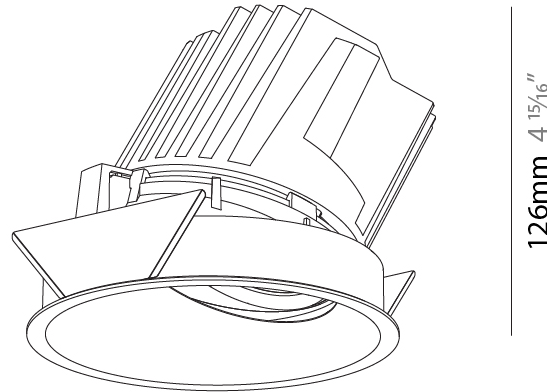

OPTICAL

Reflector°: 10
 Adjustability: Fixed

RATINGS AND CERTIFICATIONS

Certified By: Certified for North American Standards
 IP rating: IP20

Ø 125mm 4 15/16"
 Ø 139mm 5 1/2"

BIONIQ ROUND WALLWASH RECESSED